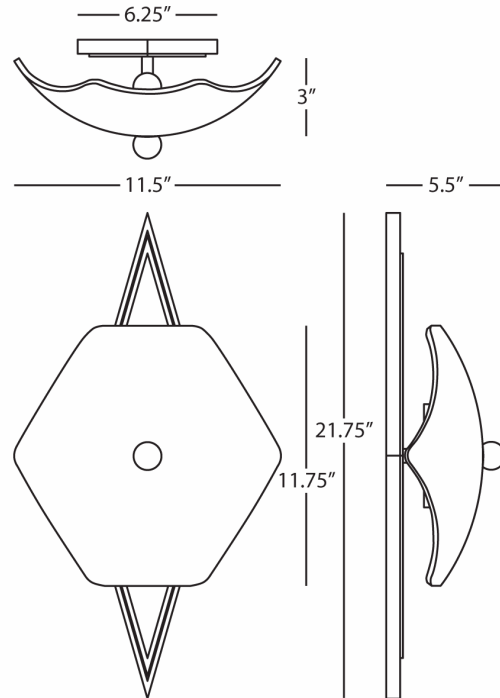

JONATHAN ADLER

VIENNA

869

Wall Sconce

2-60W Max.

Bulb Type: B, Candelabra

Direct Wire Only

Modern Brass Finish

Hand Blown White Pulegoso Glass Shade

FINISH OPTION:

S869 - Polished Nickel

**** Available for Quick SHIP ****